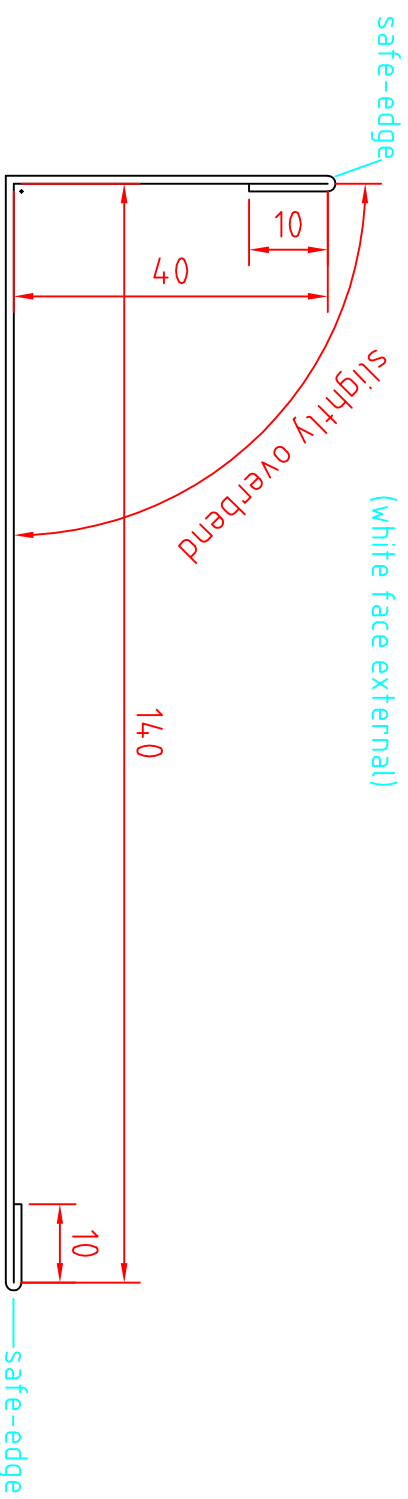

Cut sheet size 200mm

"Ext Corner Trims"
in White Foodsafe
Std length 3000mm

(white face external)

External Corner Trims in white foodsafe.

G.R.Scott Ltd

File	Drawing no.	Date
SD196_Manufactured_Stock	SD 196.3	10/10/06
Scale	Drawn by	Checked
Do Not Scale	A.Smith	

GR Scott Limited
Nova Scotia Works,
Dale Street,
Ossett,
Wakefield,
West Yorkshire WF5 9HQ
Telephone +44 (0)1924 273537
Facsimile +44 (0)1924 273898
Email info@grscott.co.uk
Web www.grscott.co.uk

MSEX1ANG14040FS